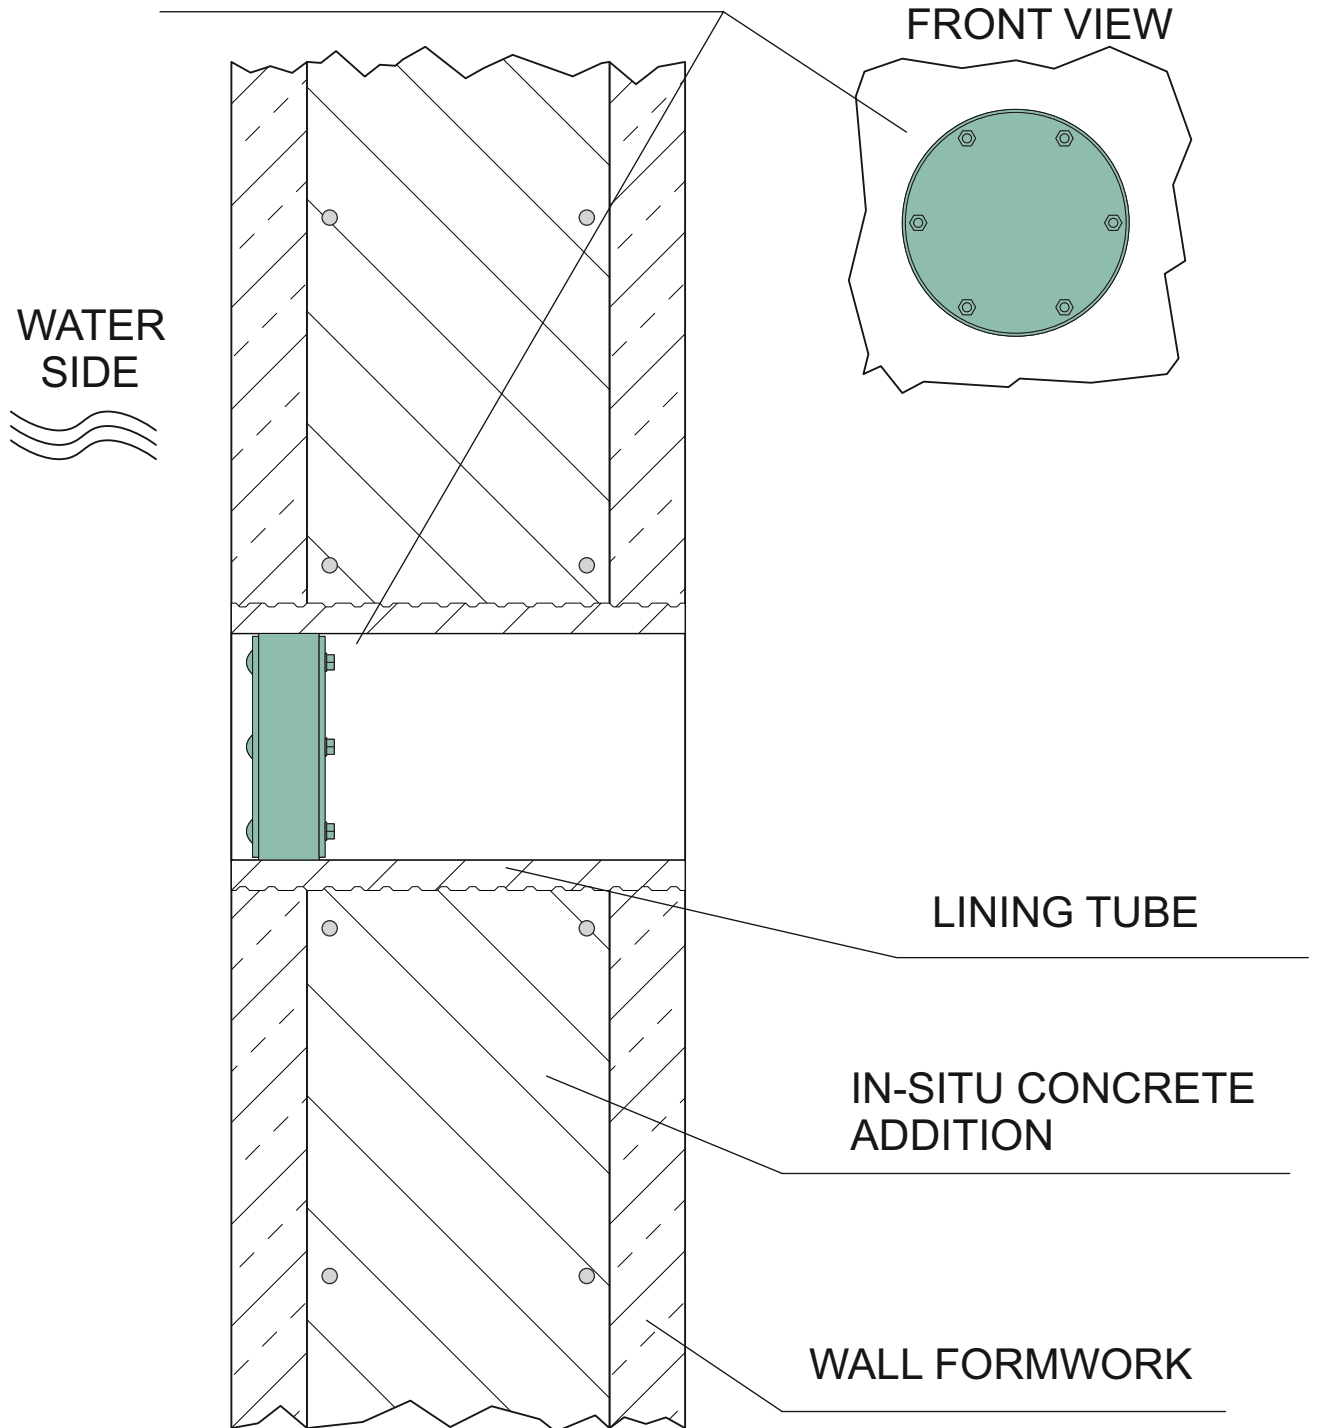

MASTER - RING BLIND PLUG

BLIND PLUG in Lining Tube precast-wall

planning information:

Scale: 1:5
unit of measurement: mm
status: 13.09.2021

product information:

article number: 120520 - 120550
product information at
www.mastertec.eu